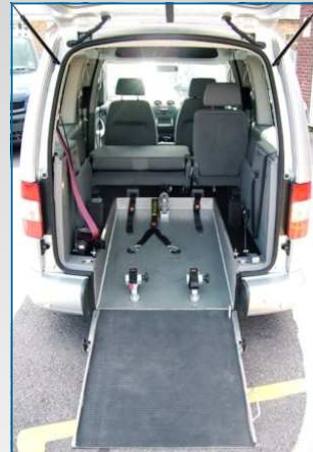

VW Caddy Maxi Life Features and Options Available

- Available in a choice of colours
- Choice of 2 powerful and economical TDI engines
- MP3 compatible CD player
- ABS braking system
- Traction control
- Power assisted steering
- Central locking with remote control
- Air conditioning
- Extensive safety equipment
- Full manufacturer's warranty for 3 years comprising 2 years unlimited mileage manufacturer warranty plus one year van centre warranty
- Three point seatbelts
- Driver's airbag as standard
- Ergonomically designed driver's seat with backrest and height adjustment
- Height and reach adjustable steering wheel
- Body protection warranty
- Paintwork warranty
- 3 year unlimited mileage roadside cover

PLEASE SEE MANUFACTURER'S SPECIFICATION FOR FULL DETAILS OF CADDY MAXI LIFE FEATURES

Warnerbus Limited
165 Castle Hill Road
Totternhoe
Bedfordshire. LU6 1QQ

Tele: 01525 222111/ 911
Fax: 01525 222454
Email: enquiries@warnerbus.com
Website: www.warnerbus.com
www.driving-quality.com