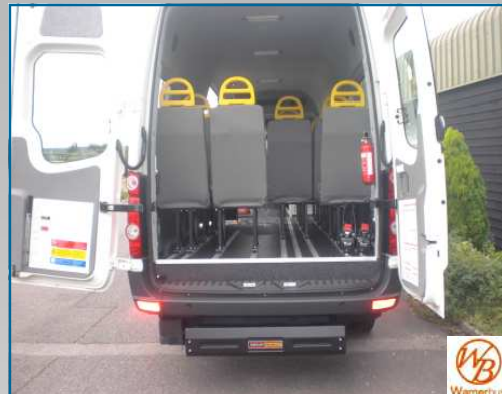

Warnerbus Limited
165 Castle Hill Road
Totternhoe
Bedfordshire
LU6 1 QQ

Tele: 01525 222111/ 911
Fax: 01525 222454
Email: enquires@warnerbus.com
Website: www.warnerbus.com