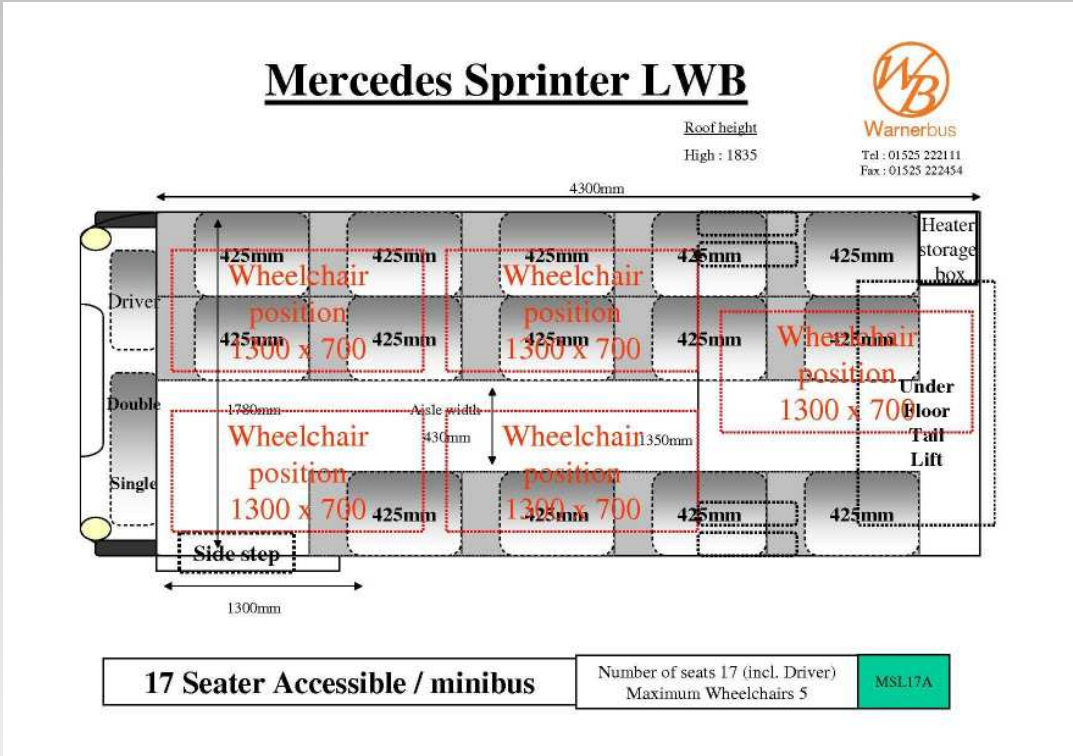

Mercedes Sprinter Minibus Floor Plan