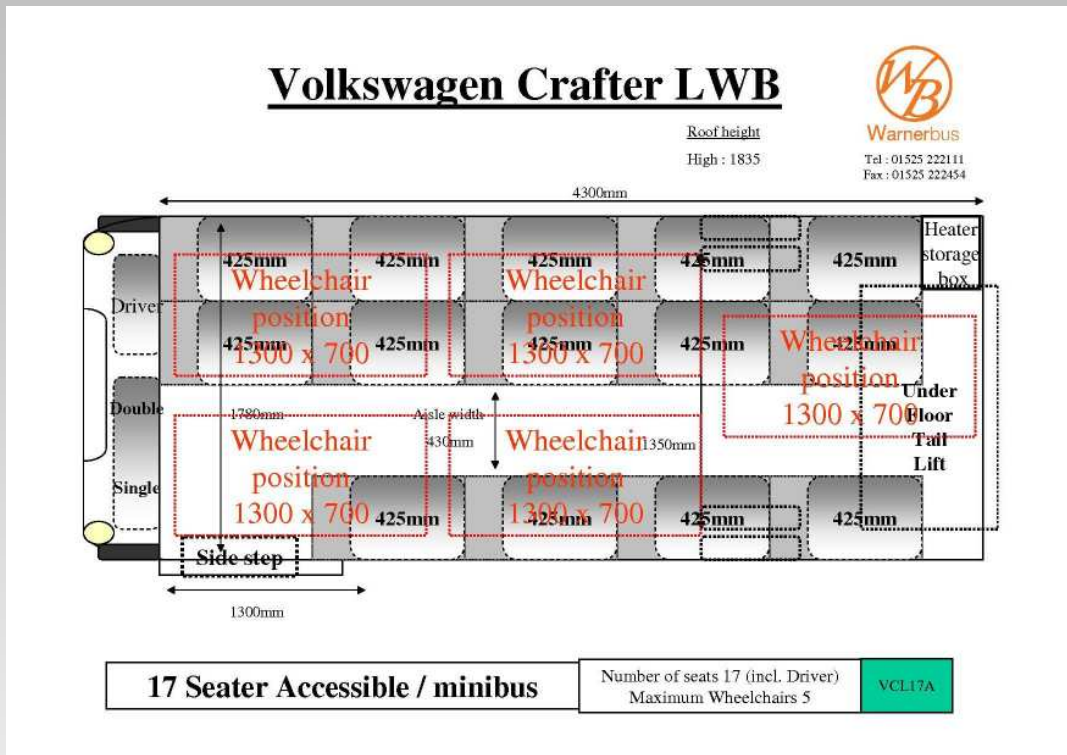

Volkswagen Crafter Minibus Floor Plan