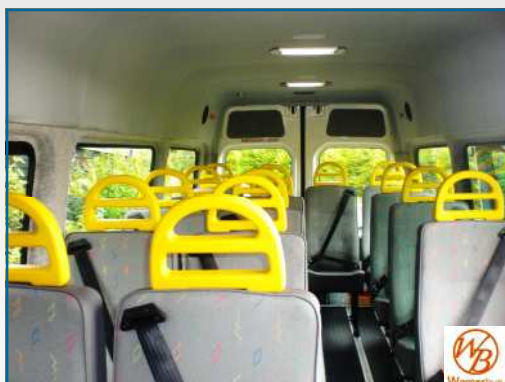

Warnerbus Limited
165 Castle Hill Road
Totternhoe
Bedfordshire
LU6 1 QQ

Tele: 01525 222111/ 911
Fax: 01525 222454
Email: enquires@warnerbus.com
Website: www.warnerbus.com